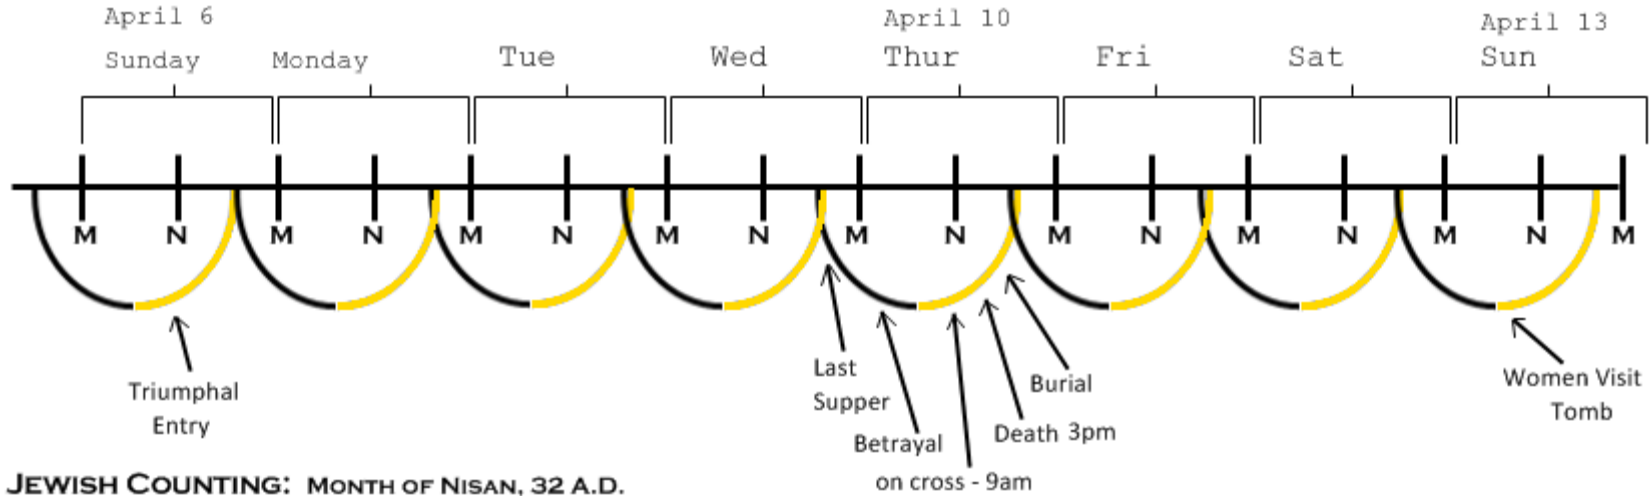

Resurrection Week

Key:
 M = Midnight
 N = Noon
 = Daytime
 = Nighttime

Western Counting:

JEWISH COUNTING: MONTH OF NISAN, 32 A.D.

10TH	11TH	12TH	13TH	14TH	15TH	16TH	17TH
Palm Sunday				Crucifixion	High Sabbath	Sabbath	Resurrection!
* Passover				* Passover	* Feast of		Ark Rests
Lamb Displayed				Lamb Slain	UL Bread		(Gen. 8:4)
(Exodus 12:3)				(Ex 12:6)	* Passover		
					observed		
					(Ex. 12:8)		